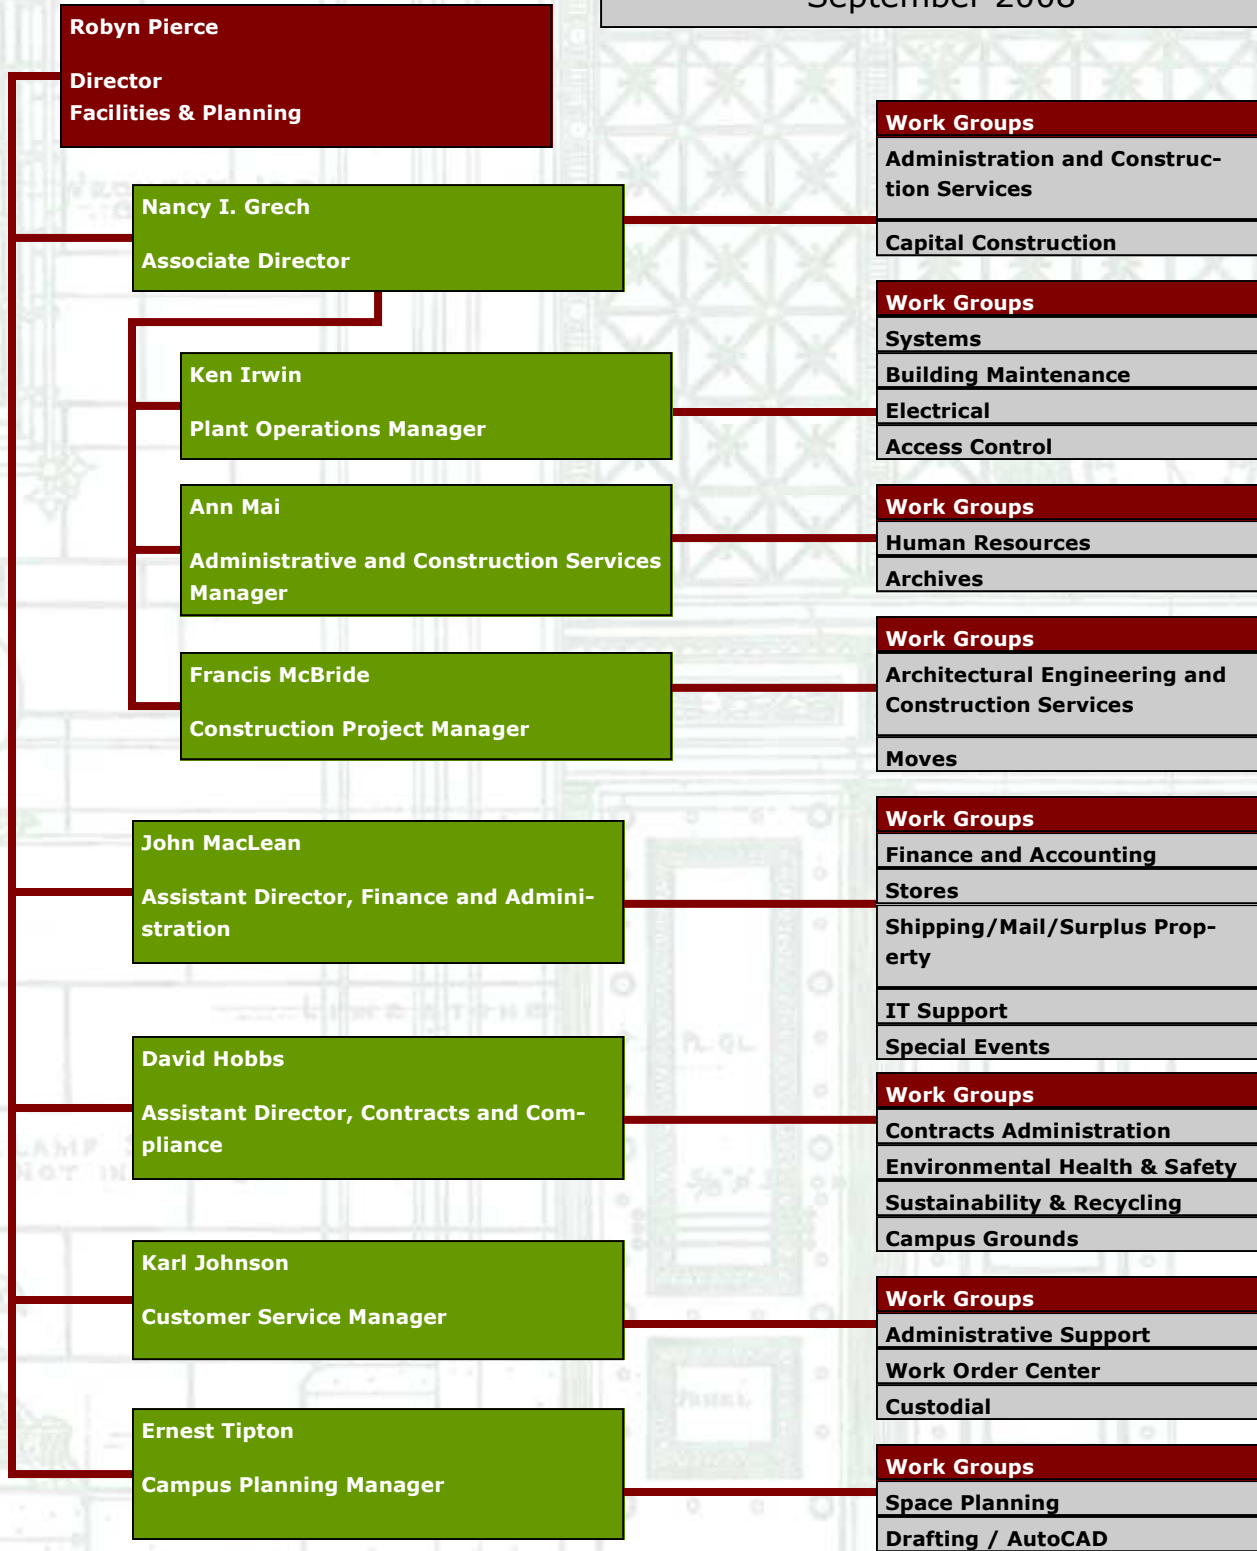

Portland State University

Facilities and Planning

Abbreviated Organizational Chart

September 2008

This Organizational Chart has been Abbreviated to show only administrative level personnel who have responsibility over more than one work group. FAP currently has approximately 130 employees.