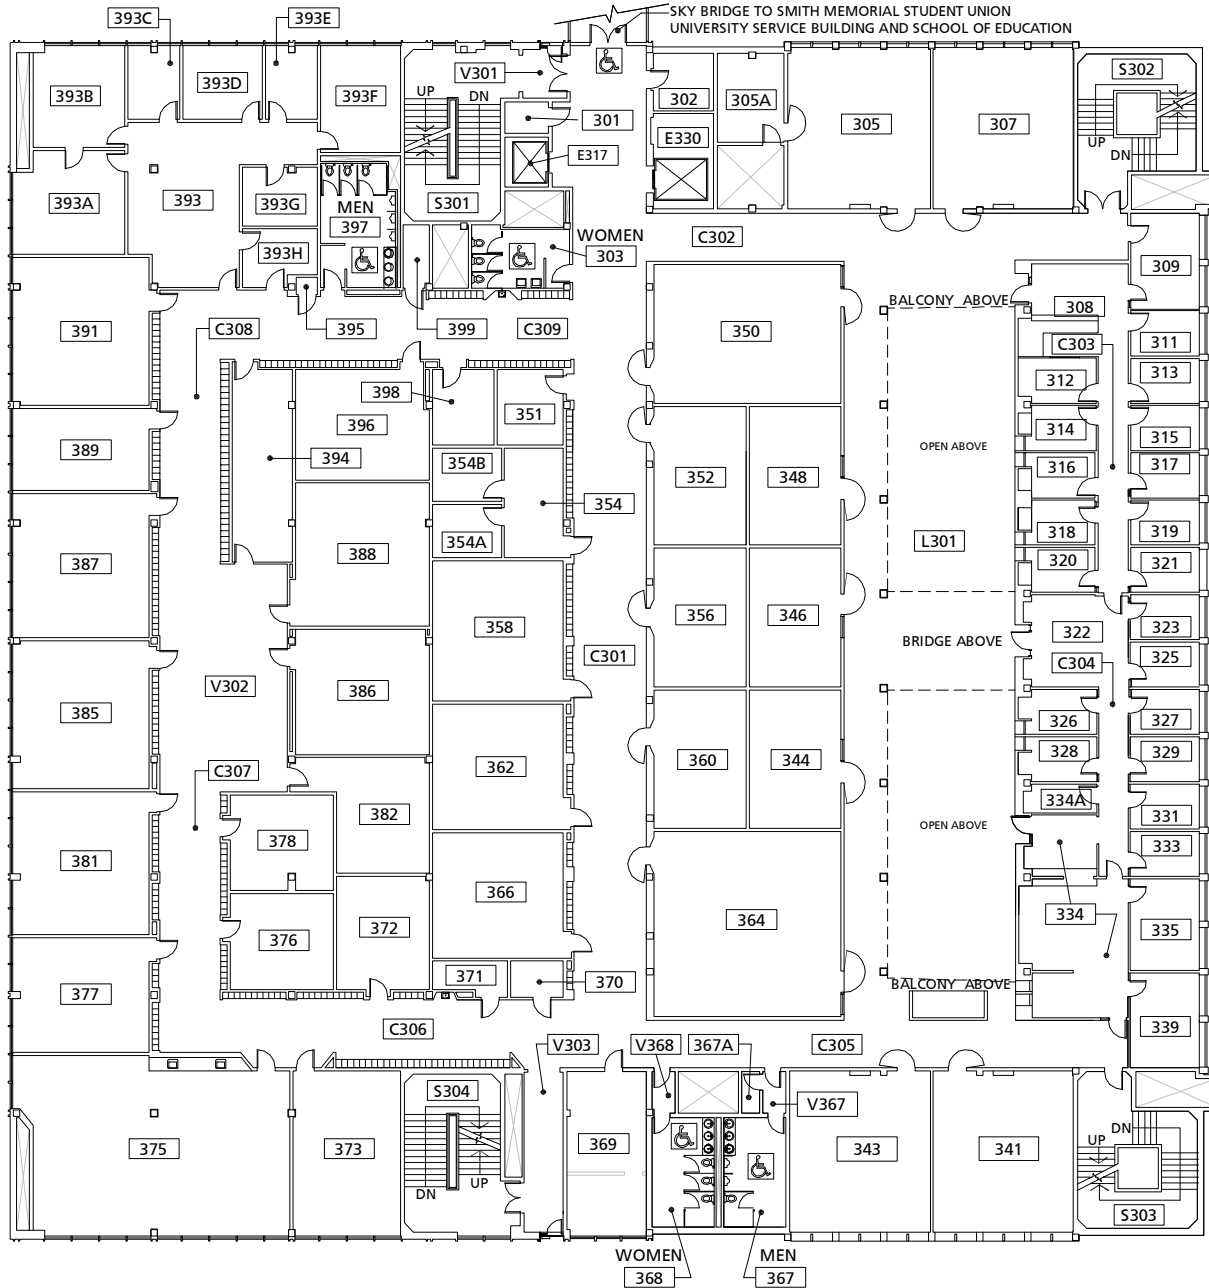

DRAWN BY:
LRR

DATE:
8/28/2007

THIRD FLOOR PLAN
199, NEUBERGER HALL
724 S.W. HARRISON

FACILITIES
617 SOUTHWEST
MONTGOMERY STREET
PORTLAND, OR. 97201
www.fac.pdx.edu
TEL: 503-725-3738
FAX: 503-725-4329

THIRD FLOOR PLAN